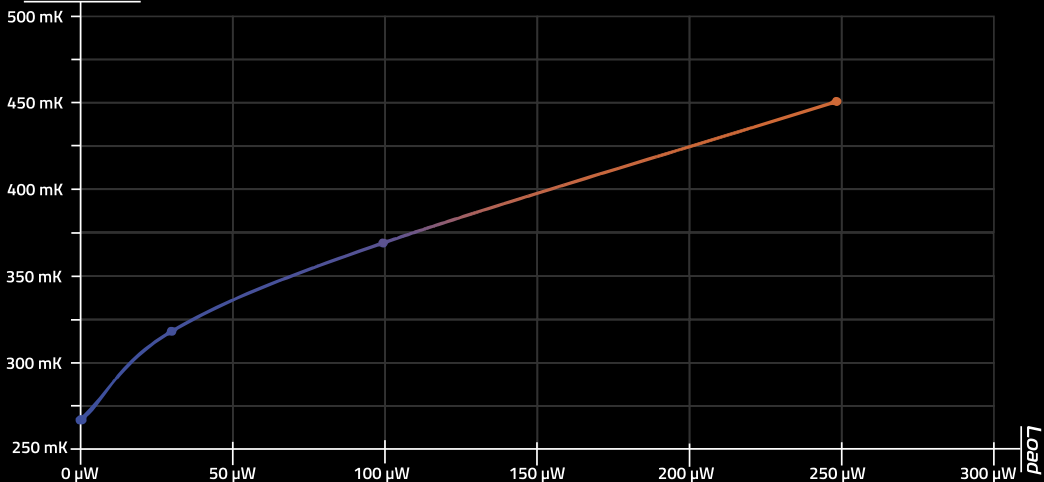

Typical GL7 Load Response

Temperature

Load